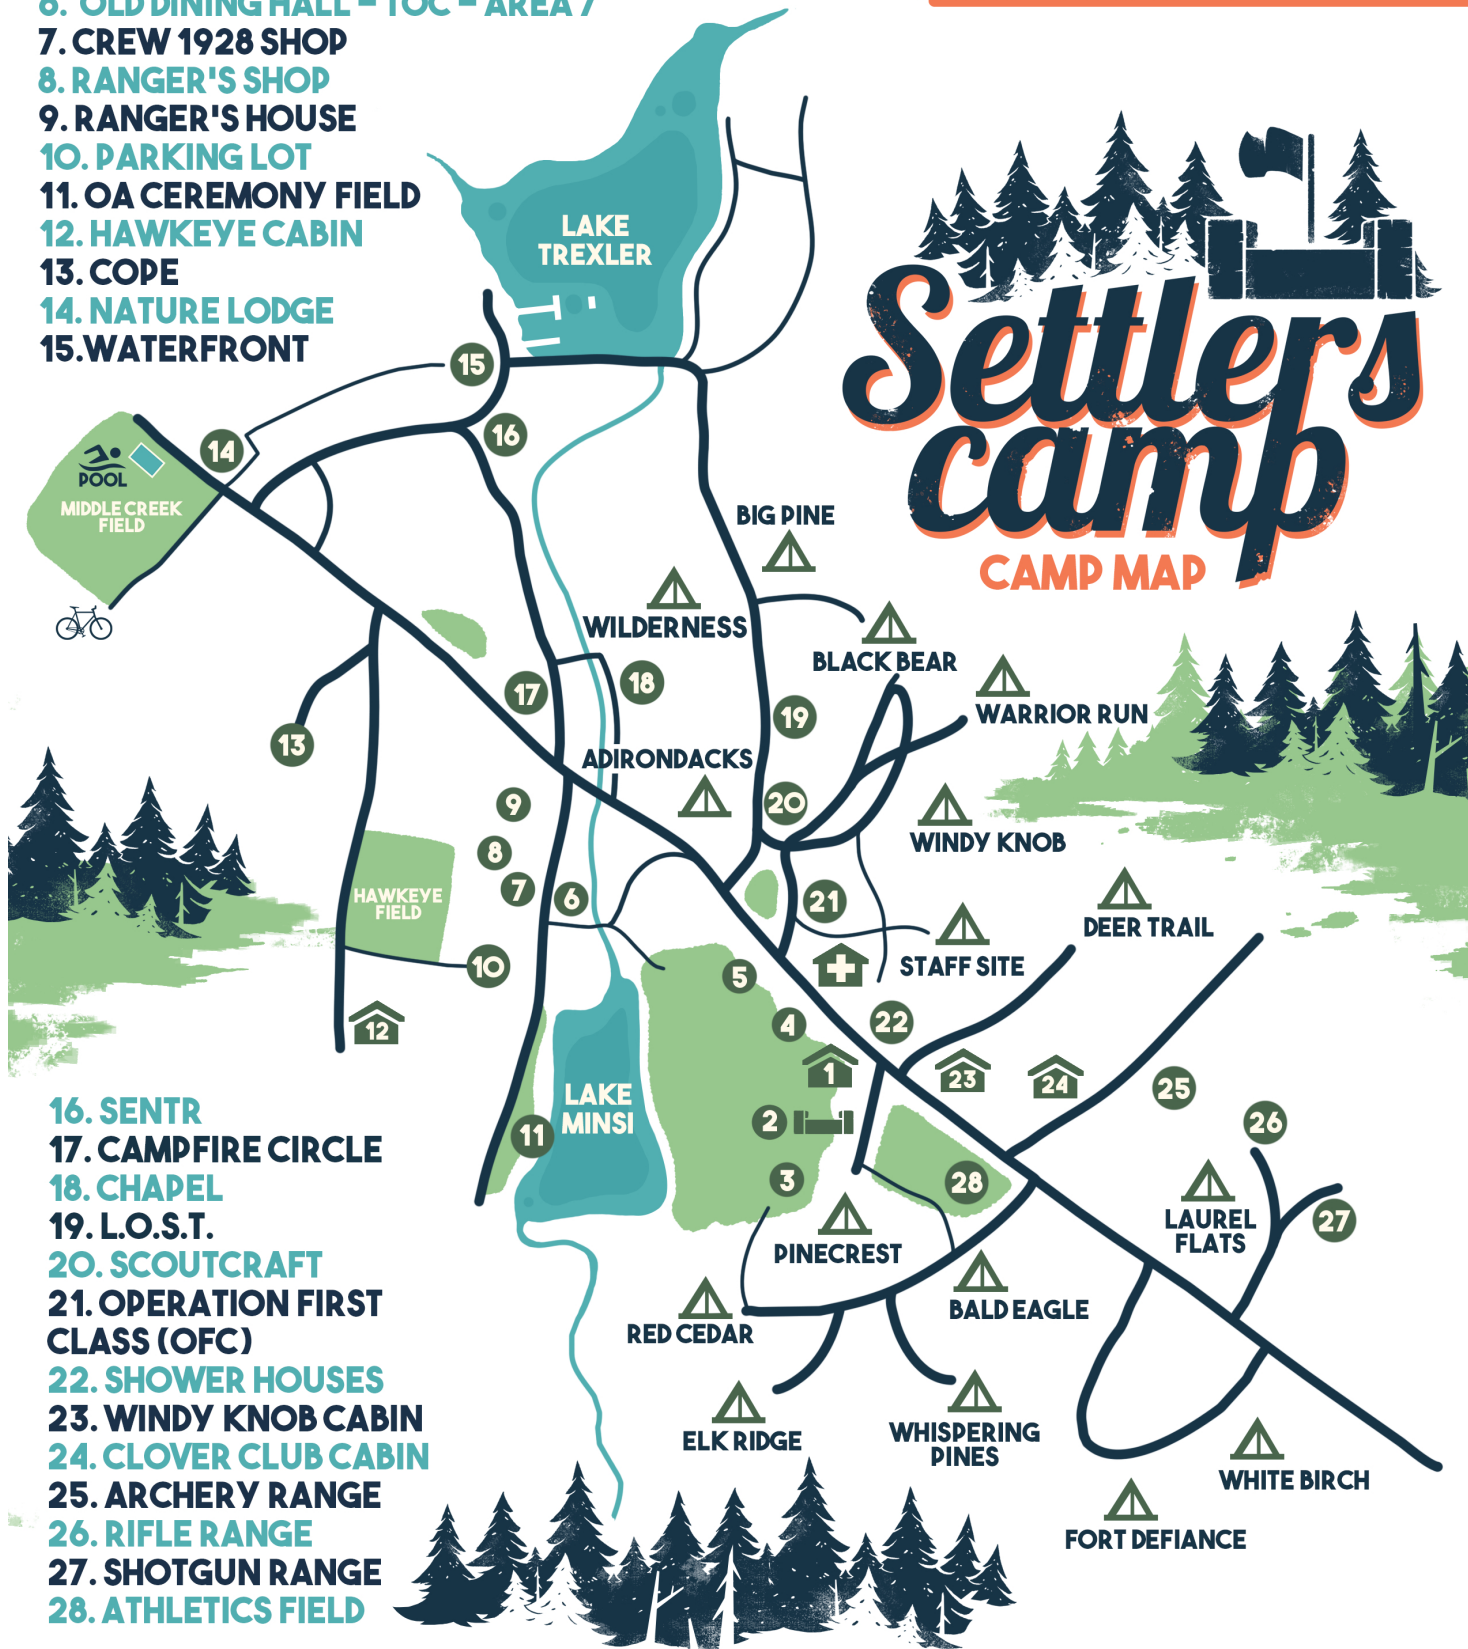

1. MEMORIAL LODGE CABIN – CAMP OFFICE

2. THE BUTTRISS

3. DINING HALL

4. HANDICRAFT

5. TRADING POST

6. OLD DINING HALL – TOC – AREA 7

7. CREW 1928 SHOP

8. RANGER'S SHOP

9. RANGER'S HOUSE

10. PARKING LOT

11. OA CEREMONY FIELD

12. HAWKEYE CABIN

13. COPE

14. NATURE LODGE

15. WATERFRONT

Settlers camp

CAMP MAP

16. SENTER

17. CAMPFIRE CIRCLE

18. CHAPEL

19. L.O.S.T.

20. SCOUTCRAFT

21. OPERATION FIRST CLASS (OFC)

22. SHOWER HOUSES

23. WINDY KNOB CABIN

24. CLOVER CLUB CABIN

25. ARCHERY RANGE

26. RIFLE RANGE

27. SHOTGUN RANGE

28. ATHLETICS FIELD